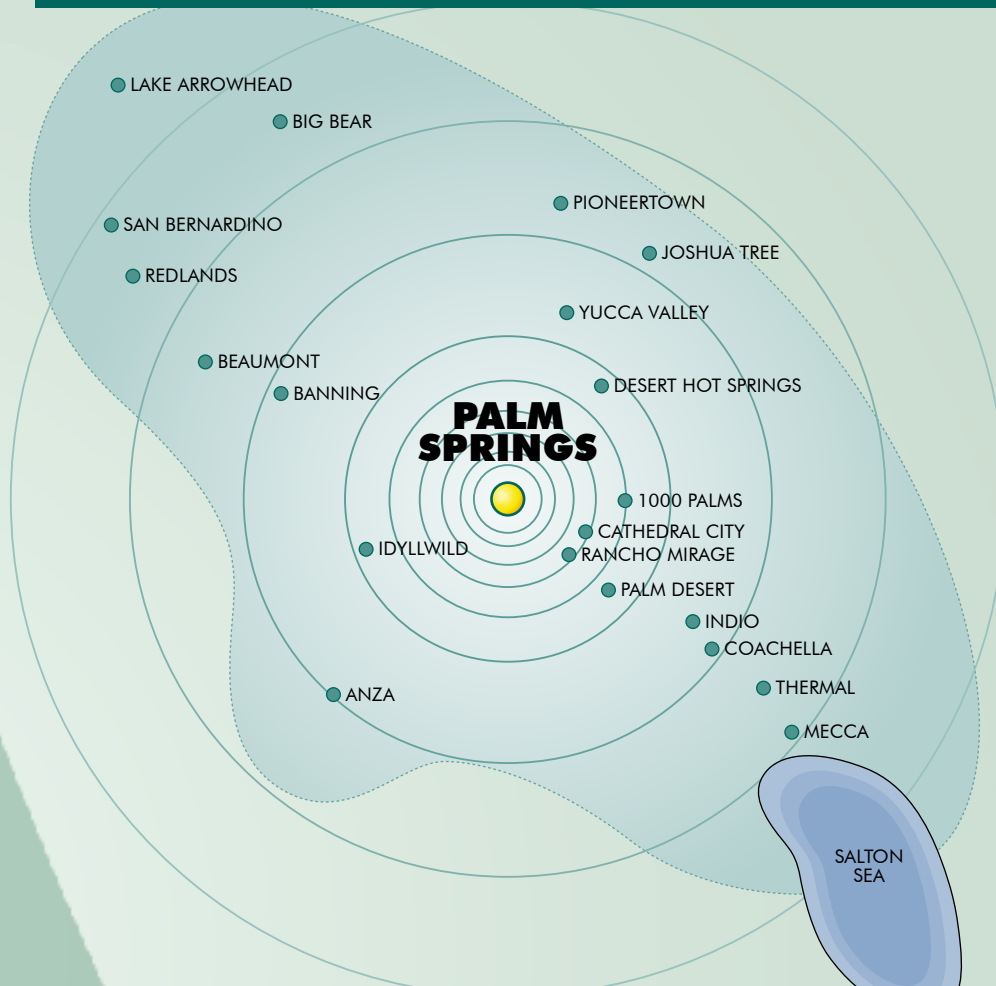

## BROADCAST AREA

# KPSI PRIMARY COVERAGE AREA

City Of License: **Palm Springs, CA**

Frequency: **920 AM**

Power: **5,000 Watts Day/1,000 Watts Night**

Format: **News/Talk "Keeping Palm Springs Informed"**