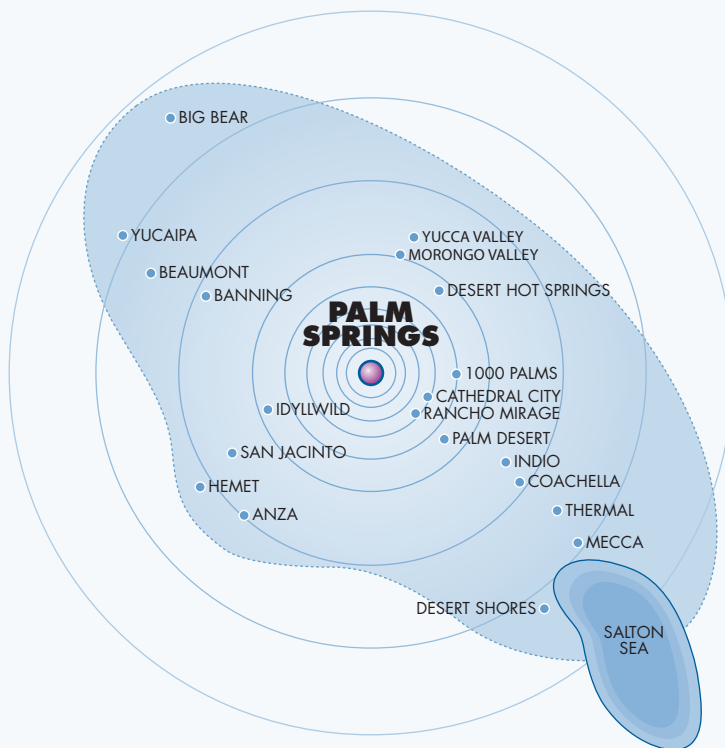

KDES
 Greatest Hits of the 60's, 70's & 80's
98.5 FM

60's, 70's & 80's

PRIMARY COVERAGE AREA

**THE GREATEST
 HITS OF THE
 60'S
 70'S
 &
 80'S**

City of License » **Palm Springs, CA**
 Frequency » **98.5 FM**

Power » **42,000 Watts ERP - Stereo**
 Format » **60's, 70's & 80's**

Buddy Holly, Elvis, the Beatles and other favorites - KDES 98.5 features the best music from the 60's, 70's & 80's with a little extra flavor thrown in. Our exciting air personalities lend credibility, strong community involvement and create an interactive atmosphere with the listener. KDES-FM appeals to the affluent 25-64 market. Nearly every marketing strategy includes this demographic and KDES-FM reaches them in a BIG way!

42,000 watts of stereo power, 24 hours a day, every day, KDES-FM is working for you. Our coverage includes the entire Coachella Valley and beyond! Our signal easily reaches into nearby mountain communities, the high desert of Morongo and Yucca Valley and to the North Shore of the Salton Sea.